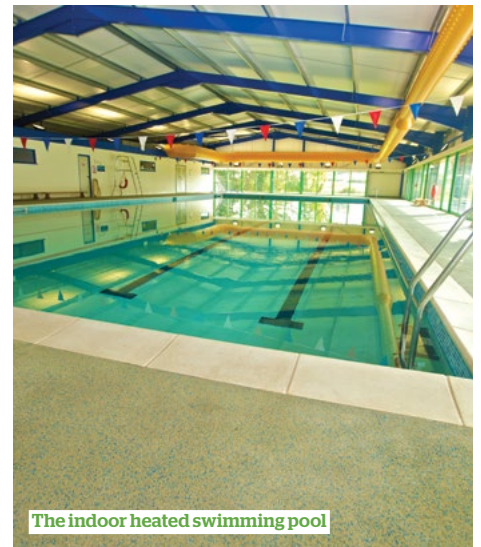

Centre facilities

- 9-hole golf course
- Dance studio
- Indoor 25-metre heated pool
- Indoor sports hall
- Tennis courts
- All weather sports pitches
- Dining hall
- Theatre

The indoor sports hall

Moreton Hall sits in beautiful campus grounds

Golf and golf lessons
Tennis lessons
Local spa treatments
Personal training
Childminding services
Additional English tuition

Share great times with your child on the Parent and Child course

The indoor heated swimming pool